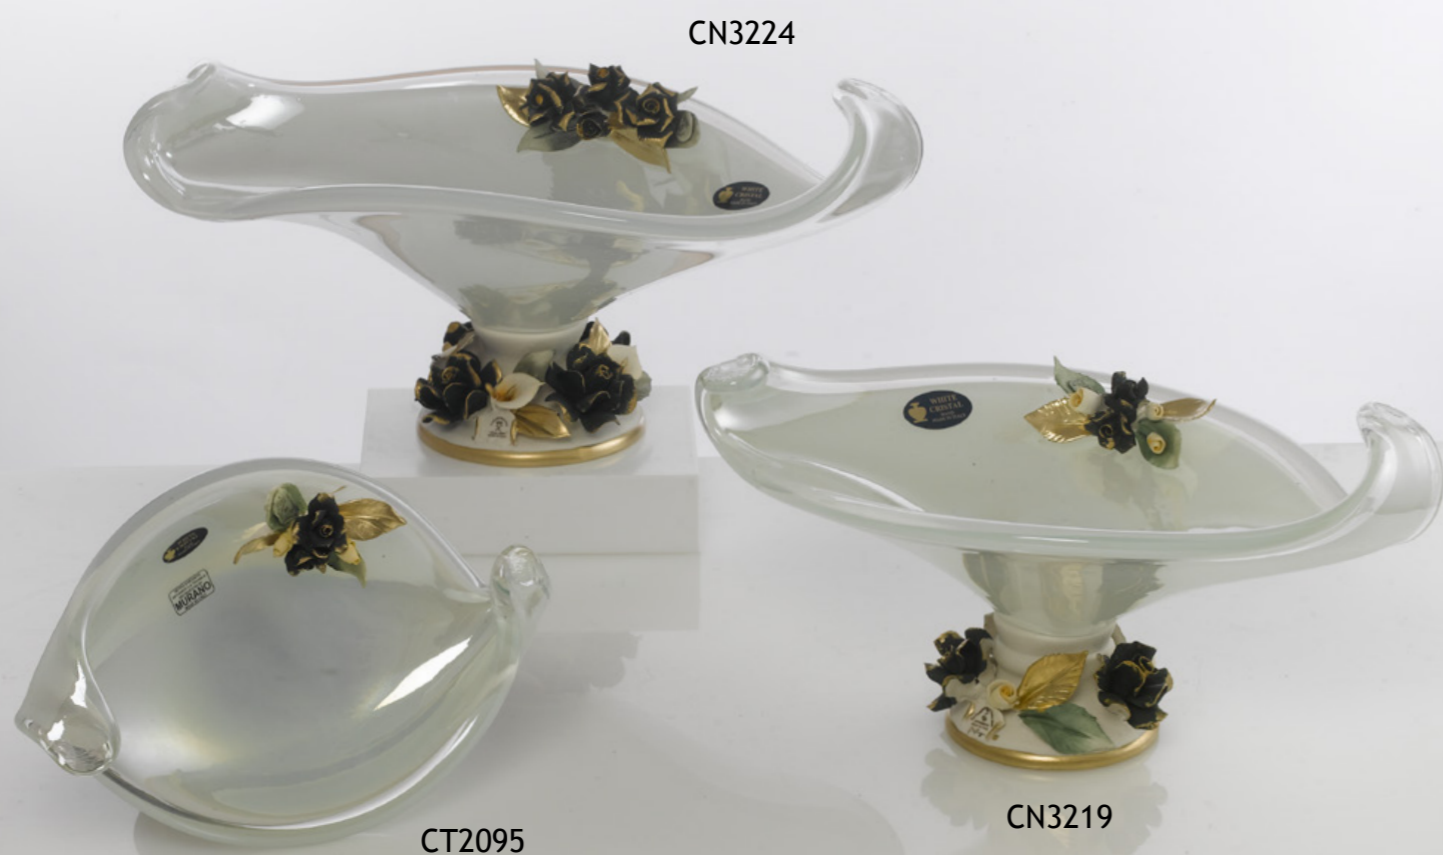

VS3176

Color: IVORY/PESCA

Color: IVORY/VIOLA

Color: IVORY/PESCA

Color: IVORY/GREEN

ALABASTRO VERDE

ALABASTRO BLU

CN3104